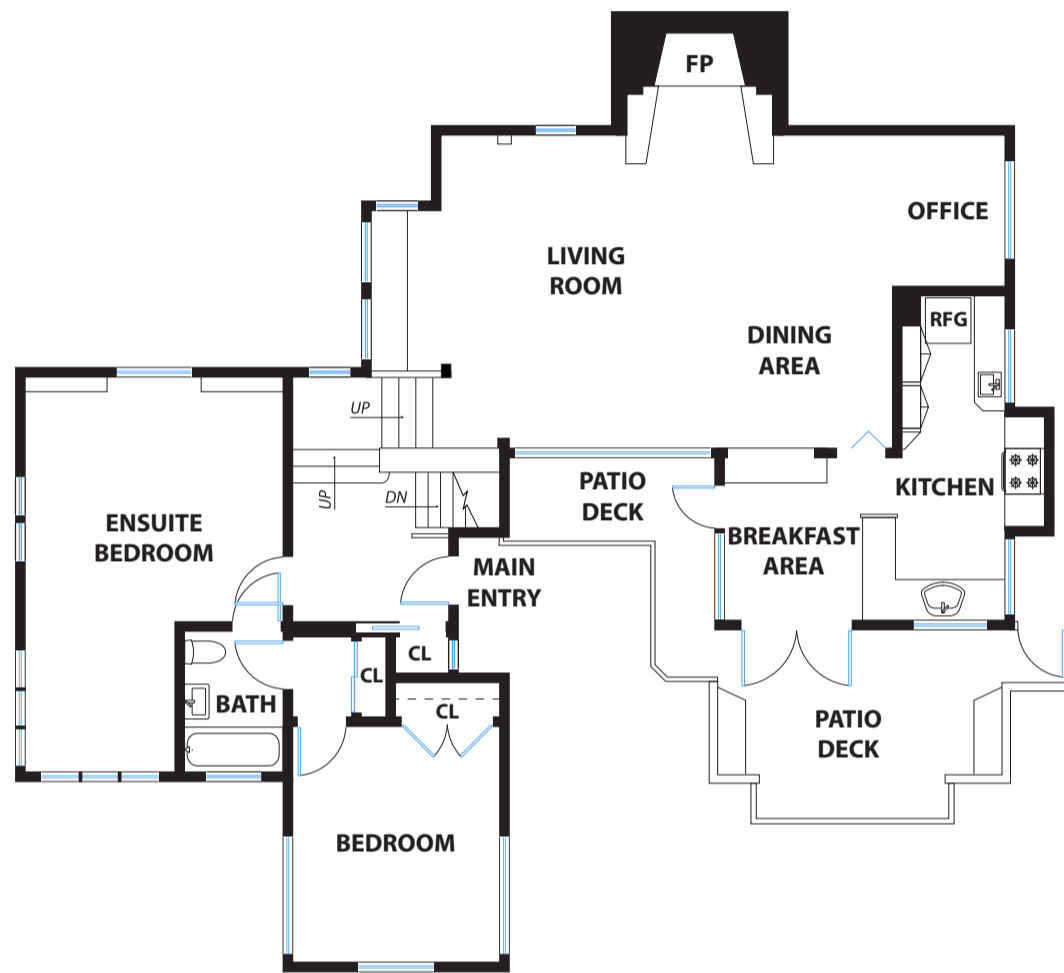

2357 LE CONTE AVENUE

BERKELEY

MAIN SPLIT LEVEL

LOWER LEVEL

DISCLAIMER: RENDERING BY OPEN HOMES PHOTOGRAPHY. ALL MEASUREMENTS ARE APPROXIMATE AND MAY NOT BE EXACT.
DO NOT RELY ON THE ACCURACY OF THIS FLOOR PLAN WHEN DETERMINING THE PRICE OF A PROPERTY OR MAKING DECISIONS
REGARDING BUYING OR SELLING OF PROPERTIES WITHOUT INDEPENDENT VERIFICATION.