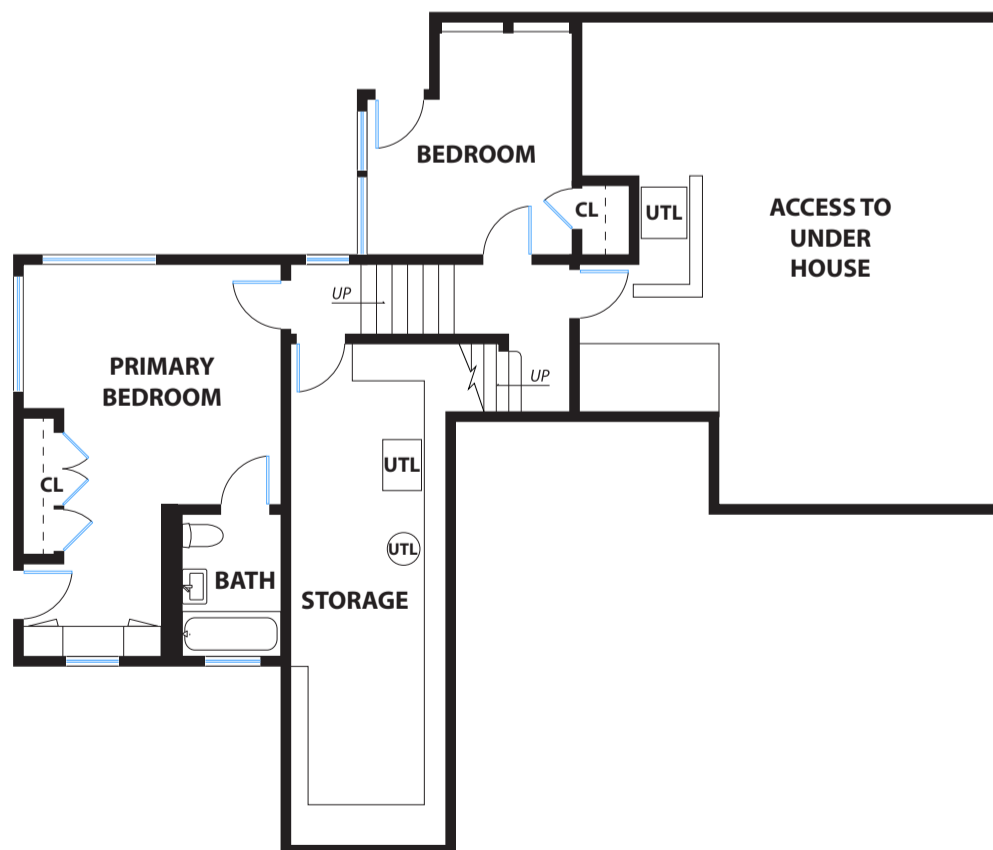

2357 LE CONTE AVENUE

BERKELEY

MAIN SPLIT LEVEL

LOWER LEVEL

DISCLAIMER: RENDERING BY OPEN HOMES PHOTOGRAPHY. ALL MEASUREMENTS ARE APPROXIMATE AND MAY NOT BE EXACT.
DO NOT RELY ON THE ACCURACY OF THIS FLOOR PLAN WHEN DETERMINING THE PRICE OF A PROPERTY OR MAKING DECISIONS
REGARDING BUYING OR SELLING OF PROPERTIES WITHOUT INDEPENDENT VERIFICATION.